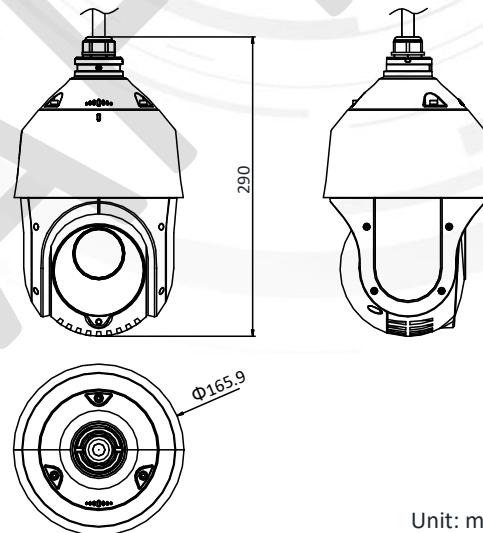

### Key Features

- 1/2.5" progressive scan CMOS
- Up to 2560 × 1440@30fps resolution
- Min. illumination:  
Color: 0.005 Lux @(F1.6, AGC ON)  
B/W: 0.001 Lux @(F1.6, AGC ON)  
0 Lux with IR
- Up to 100 m IR distance
- 25× optical zoom, 16× digital zoom
- 120 dB WDR, 3D DNR, HLC, BLC, Smart IR
- 12 VDC & PoE+ (802.3at, class4)
- Support H.265+/H.265 video compression
- Up to 24 programmable privacy masks
- Support ROI

### Dimensions

Unit: mm